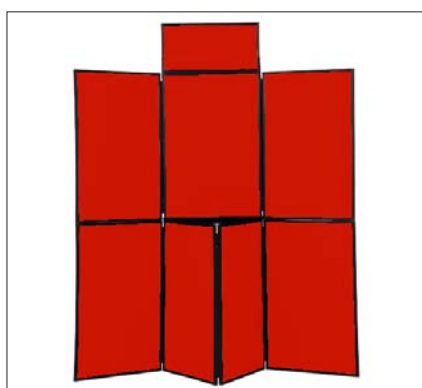

# PVC Folding Display Stands

## 6 Panel Folding Display Stand

Folding Display Stand with plastic frame. Includes header panel and rigid plastic carry case.

**Colours:** Blue, Red, Green, Grey, Black, Wine, Blueberry, Yellow

**Sizes (Fabric Area)**  
**Main Panel:** 880 x 574  
**Header Panel:** 272 x 574

## 7 Panel Folding Display Stand

Folding Display Stand with plastic frame. Includes rigid plastic carry case, wooden table top.

**Colours:** Blue, Red, Green, Grey, Black, Wine, Blueberry, Yellow

**Sizes (Fabric Area)**  
**Main Panel:** 880 x 574  
**Header Panel:** 272 x 574

## 8 Panel Folding Display Stand

Folding Display Stand with plastic frame. Includes rigid plastic carry case.

**Colours:** Blue, Red, Green, Grey, Black, Wine, Blueberry, Yellow

**Sizes (Fabric Area)**  
**Main Panel:** 880 x 574  
**Header Panel:** 272 x 574